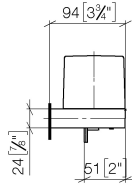

Dispenser wall model - Chrome

83 435 832

- width 78mm
- height 108 mm
- 250 ml bottle
- 94mm projection

Chrome

83 435 832-00

Soft Black

83 435 832-69

Dispenser wall model - Chrome

83 435 832

mm [inches]

Dispenser wall model - Chrome

83 435 832

Parts for other
finishes can be found
here: [Soft Black](#)

Spare parts list

No.	Item Number	Name	Quantity used	Delivery time
1	05 30 31 025 00 90	fixing set	1	2