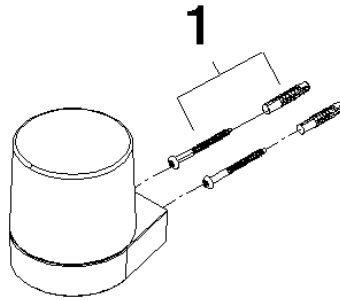

Dispenser wall model - Chrome

83 435 832

- width 78mm
- height 108 mm
- 250 ml bottle
- 94mm projection

Chrome

83 435 832-00

Soft Black

83 435 832-69

Dispenser wall model - Chrome

83 435 832

mm [inches]

Dispenser wall model - Chrome

83 435 832

Parts for other
finishes can be found
here: [Soft Black](#)

Spare parts list

No.	Item Number	Name	Quantity used	Delivery time
1	05 30 31 025 00 90	fixing set	1	2